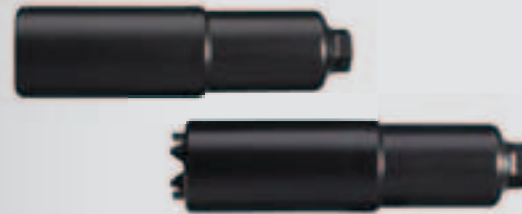

**FOR THOSE WHO KEEP THE PEACE,
HERE'S SOME QUIET.**

Introducing a stronger silent type. SIG Silencer Devices extend proprietary SIG engineering beyond the barrel to deliver the performance that professionals demand to stay quiet and accurate longer.

MODEL	DIAMETER	OVERALL LENGTH	WEIGHT
9MM	1.38" (35mm)	3.9" (99mm)	3.07oz (105g)
.22LR	1.25" (32mm)	6.2" (157mm)	7.80oz (220g)
5.56 NATO	2.0" (51mm)	6.8" (173mm)	23.5oz (665g)
7.62 NATO	2.0" (51mm)	6.5" (173mm)	23.5oz (665g)

5.56/7.62 NATO RIFLE SILENCERS

- Unique Tapered Design
- 2" Diameter Tube – Increased Volume Minimizes Heat, Back Pressure and Sound Emission
- Compatible with All Rail Mounted SOPMOD Accessories
- High Nickel Content, Stainless Steel Baffles
- Wrench Flats Machined into Tube (with Torque Spec) for Secure Operation
- Available with Rebar Cutter

9MM SILENCER

- High Nickel Content Stainless Steel Baffles
- Designed as a 'Wet' Device
- Substantially Lighter (Only 3.7 ounces) and Shorter (Less Than 4")
- 13.5 x 1 LH Threads
- 128-132dB at Shooter's Ear with 147 gr. Subsonic / 40° F