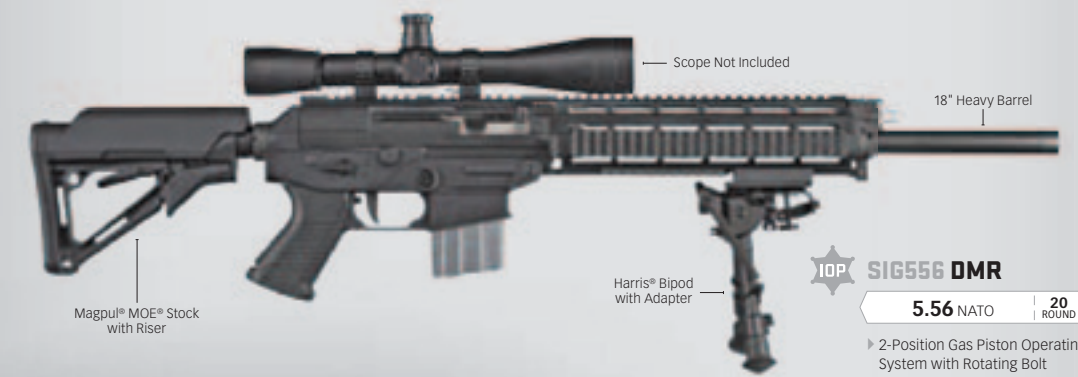

SIG556 DMR

5.56 NATO | 20 ROUND

- 2-Position Gas Piston Operating System with Rotating Bolt
- 18-Inch Heavy Barrel Threaded and Capped 1/2 x 28 TPI